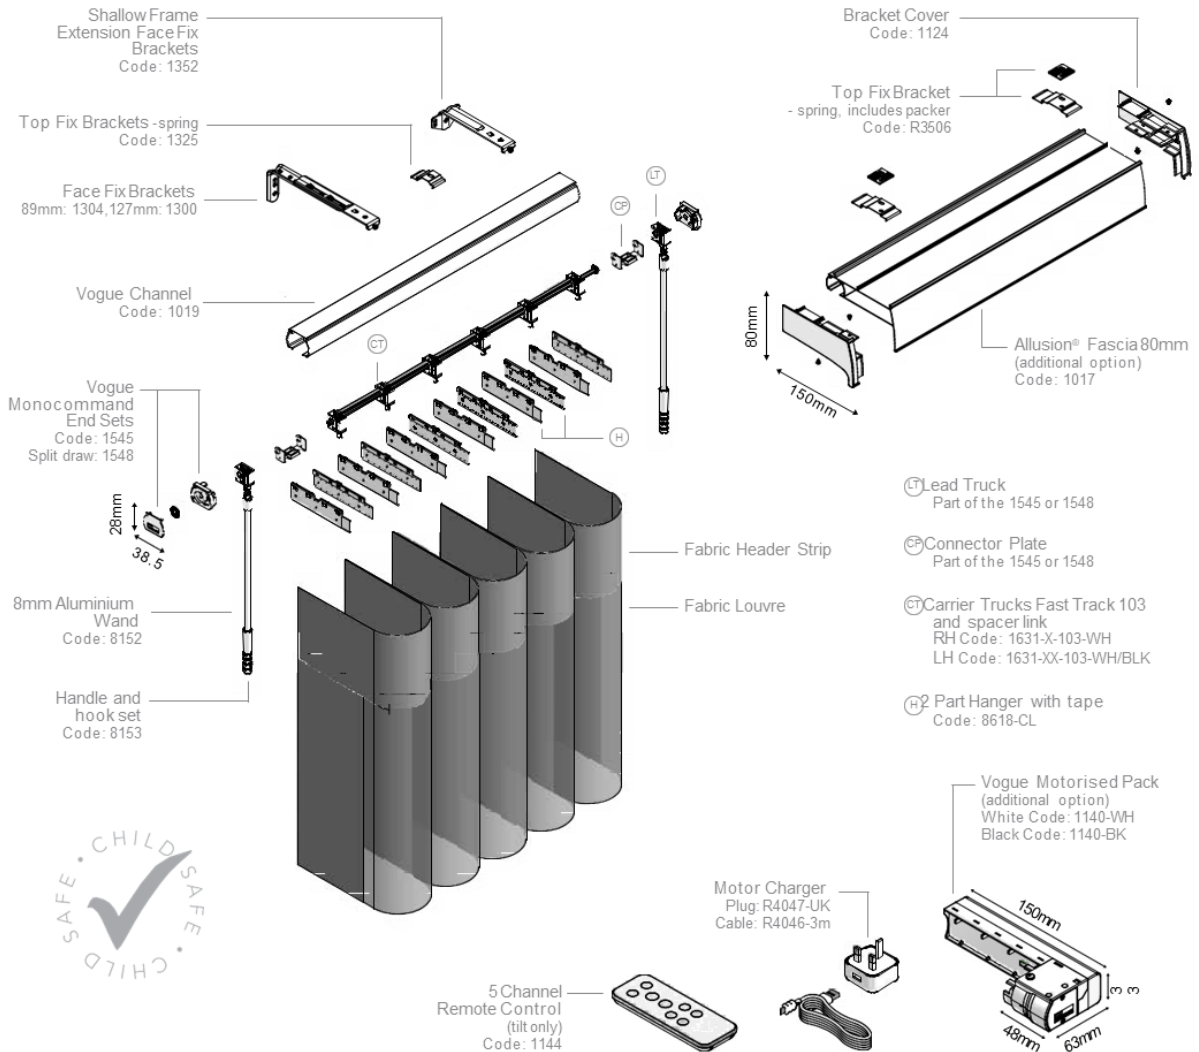

Hardware Details:

Disclaimer: Nerval makes every effort to provide accurate specification data. However, specification may change without notice. Please visit nerval website to see NERVAL'S TERMS AND CONDITONS.