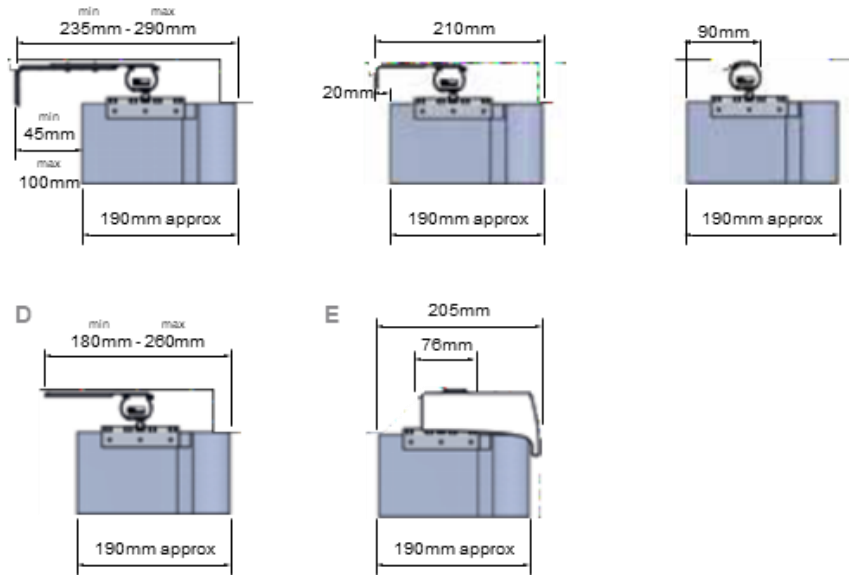

Bracket Mount Options:

A. 1340 adjustable face fix brackets

B. 1352 shallow frame extension face fix brackets

C. 1325 top fix brackets (spring)

D. Extension top fix brackets; 1342: 80mm/180mm;

1341:130mm/230mm;

1351:160mm/260mm

E. R3506 top fix bracket (spring) & packer (use with 1017)

NOTE: Plywood blocking is recommended for secure connection.

BUNCHING OPTIONS AND STACKING DISTANCES

BUNCHING	ONE WAY	SPLIT	CENTRE
103mm (4") louvres	225mm (8¾") for 1st metre (3'3") width of blind. 175mm (7") for each additional metre	225mm (8¾") for 1st metre (3'3") width of blind. 175mm (7") for each additional metre	165mm (6½") for 1st metre (3'3") width of blind. 165mm (6½") for each additional metre

Disclaimer: Nerval makes every effort to provide accurate specification data. However, specification may change without notice. Please visit nerval website to see NERVAL'S TERMS AND CONDITIONS.